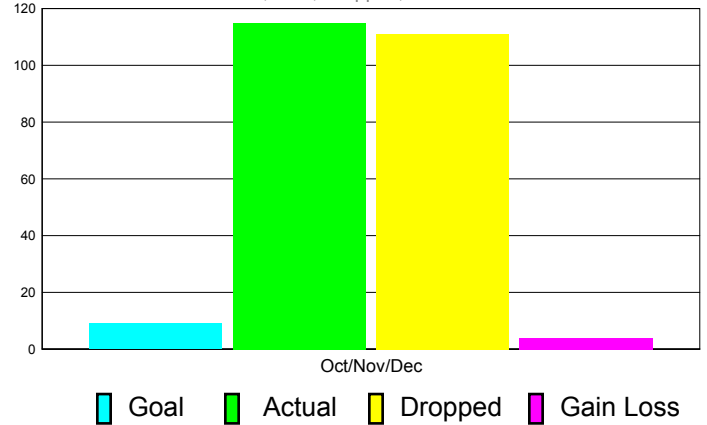

### Club Results 2011-2012

Goal, New, Dropped, Gain/Loss

## MEMBERSHIP

Membership Results  
2011-2012

Membership  
2010-2011

Month	Net Memb Goal	Actual New Memb	Actual Dropped Memb	Gain/Loss of Memb	Gain/ Loss of Memb
Oct/Nov/Dec	9	115	111	4	-10
<b>Totals</b>	<b>9</b>	<b>115</b>	<b>111</b>	<b>4</b>	<b>-10</b>

### Membership Results 2011-2012

Goal, New, Dropped, Gain/Loss